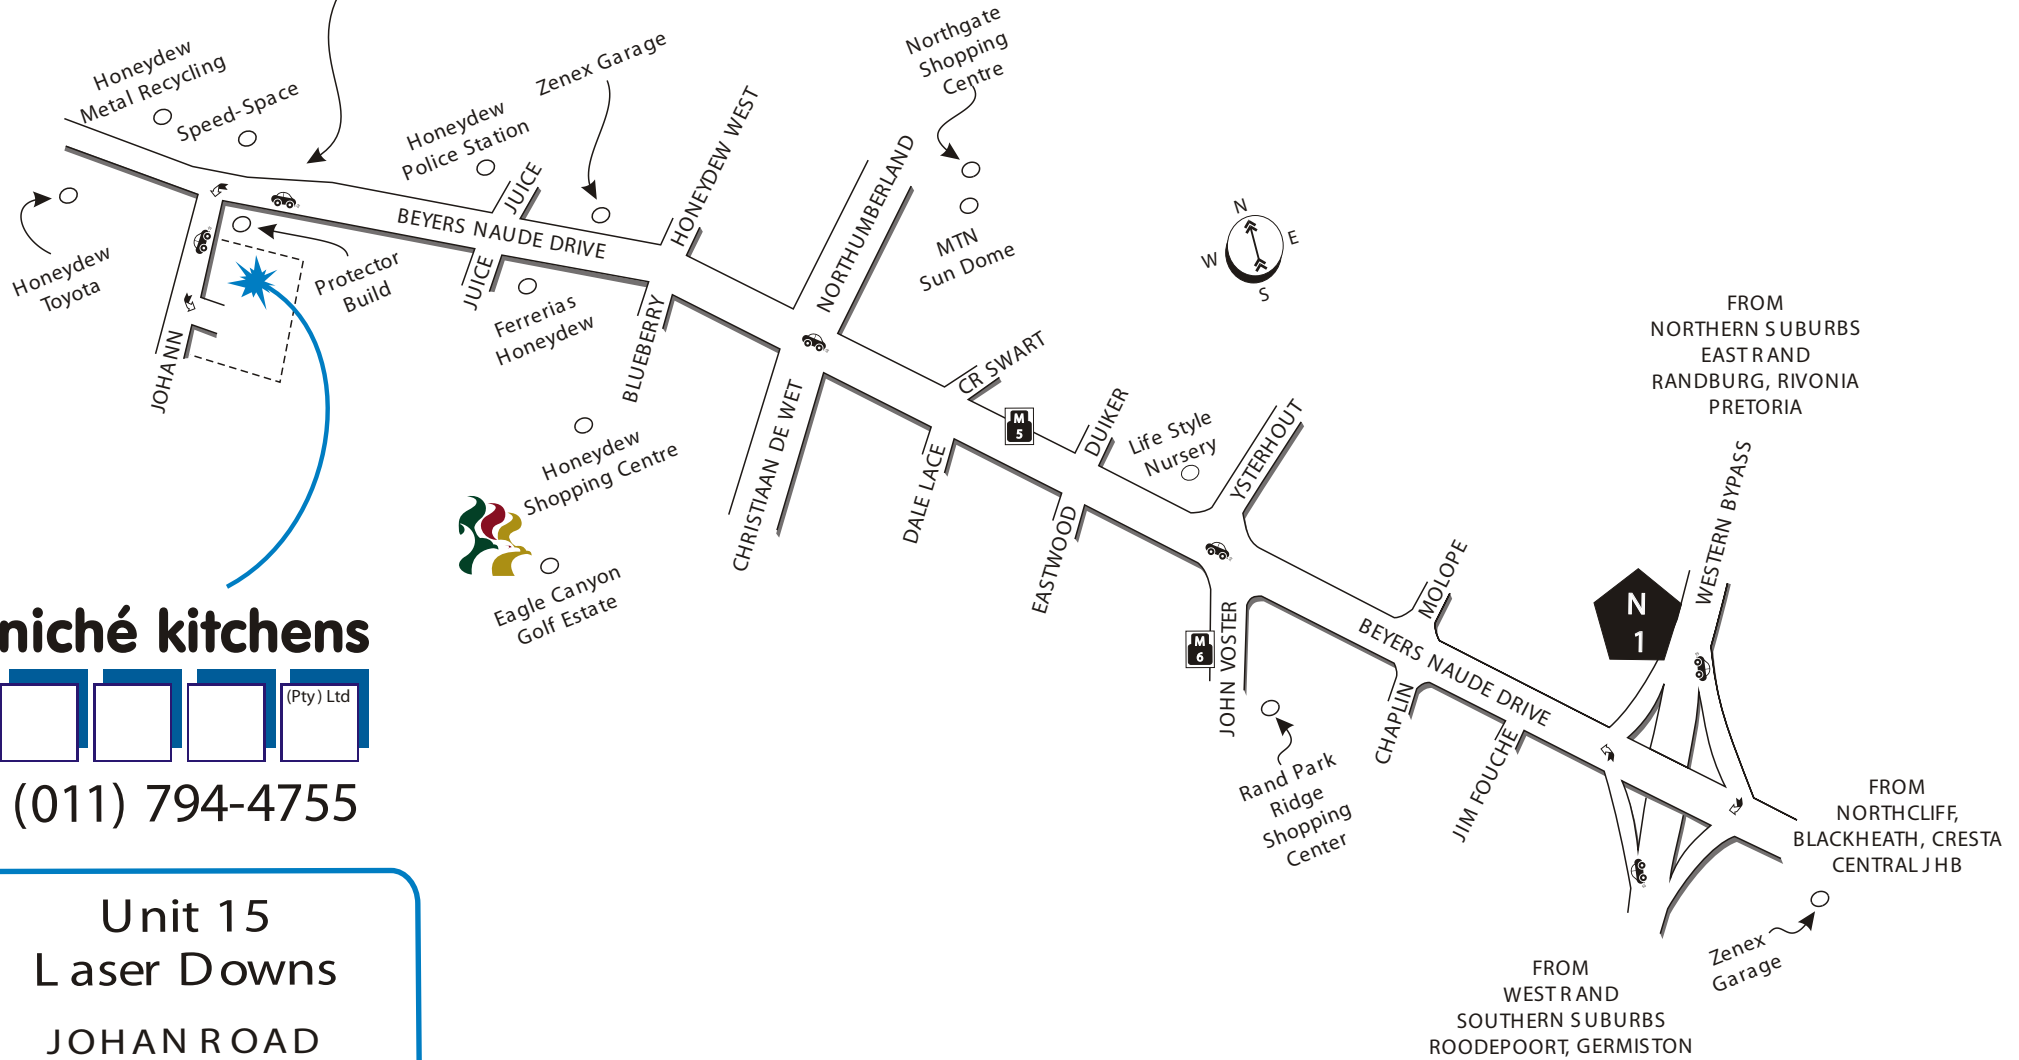

FROM
R28 HIGHWAY
(KRUGERSDORPT TO PRETORIA)
WEST RAND, MULDERSDRIFT

First left
after road narrows

niché kitchens

(011) 794-4755

Unit 15
Laser Downs
JOHAN ROAD
ALSEF, HONEYDEW